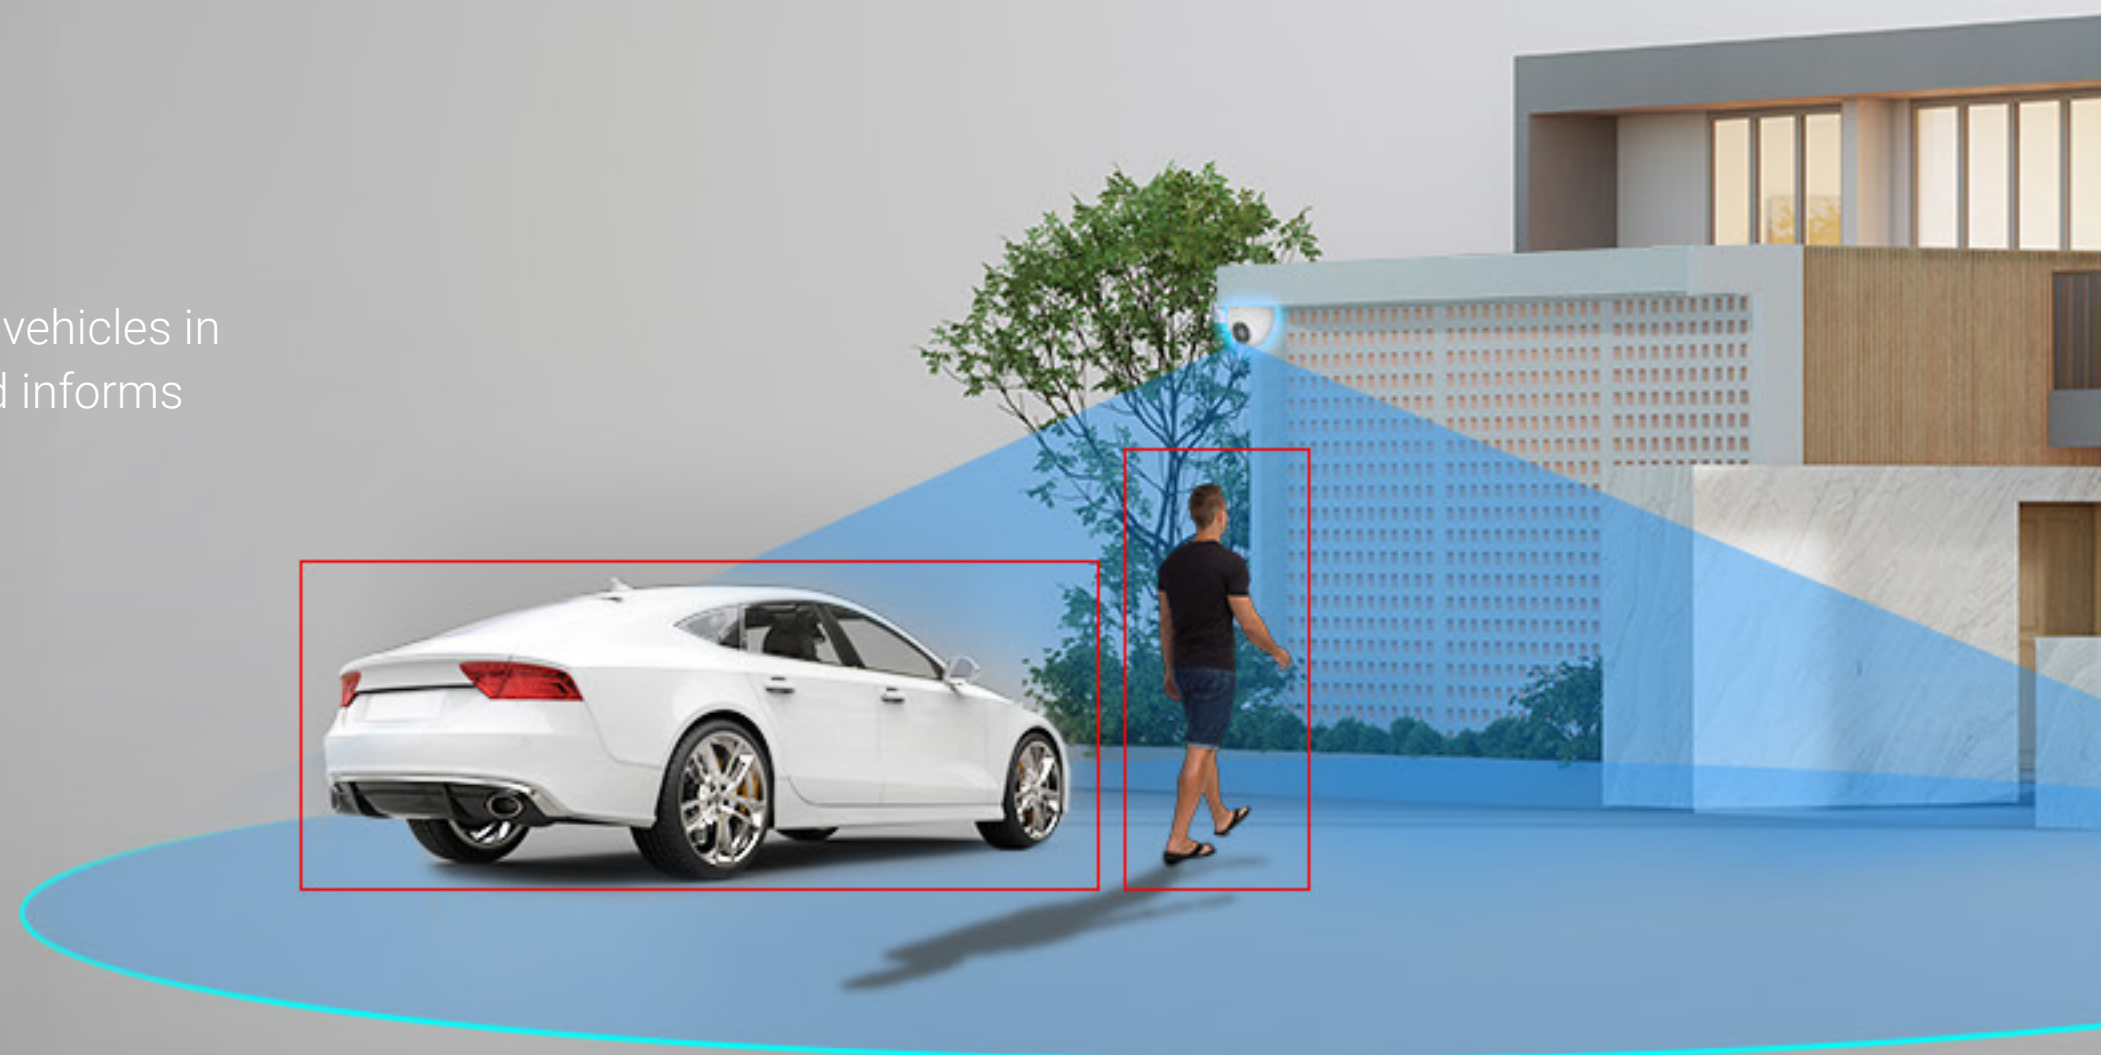

H4 **2K**

Wi-Fi Smart Home Camera

Simple yet solid security solution

The H4 holds decent value for almost all security needs as a dome camera. With a pack of smart features, technically advanced 2K resolution, and sturdy design, it is the right one to pick if you want to cover larger or busier spaces. In addition, everything that matters can be viewed and managed in a super easy way on EZVIZ's mobile app.

Whether it's outdoors or indoors, to protect your home or your business, the H4 serves as a compact and powerful security solution that plugs-in for 24/7 peace of mind.

On-device AI for smarter detection

The camera's on-board AI algorithm helps it identify moving people and vehicles in particular. It reduces alerts caused by falling leaves or flying insects, and informs you when someone parks in your property area without permission.

AI-Powered Human / Vehicle Shape Detection

Customizable Detection Zone

No Subscription Fee

Hard to lose any important detail

Bringing its vision to 2K, the camera can render vivid, clear images in all lighting conditions. Even visitors backlit by the sun can be seen in clarity, without appearing dark in an overly exposed background.