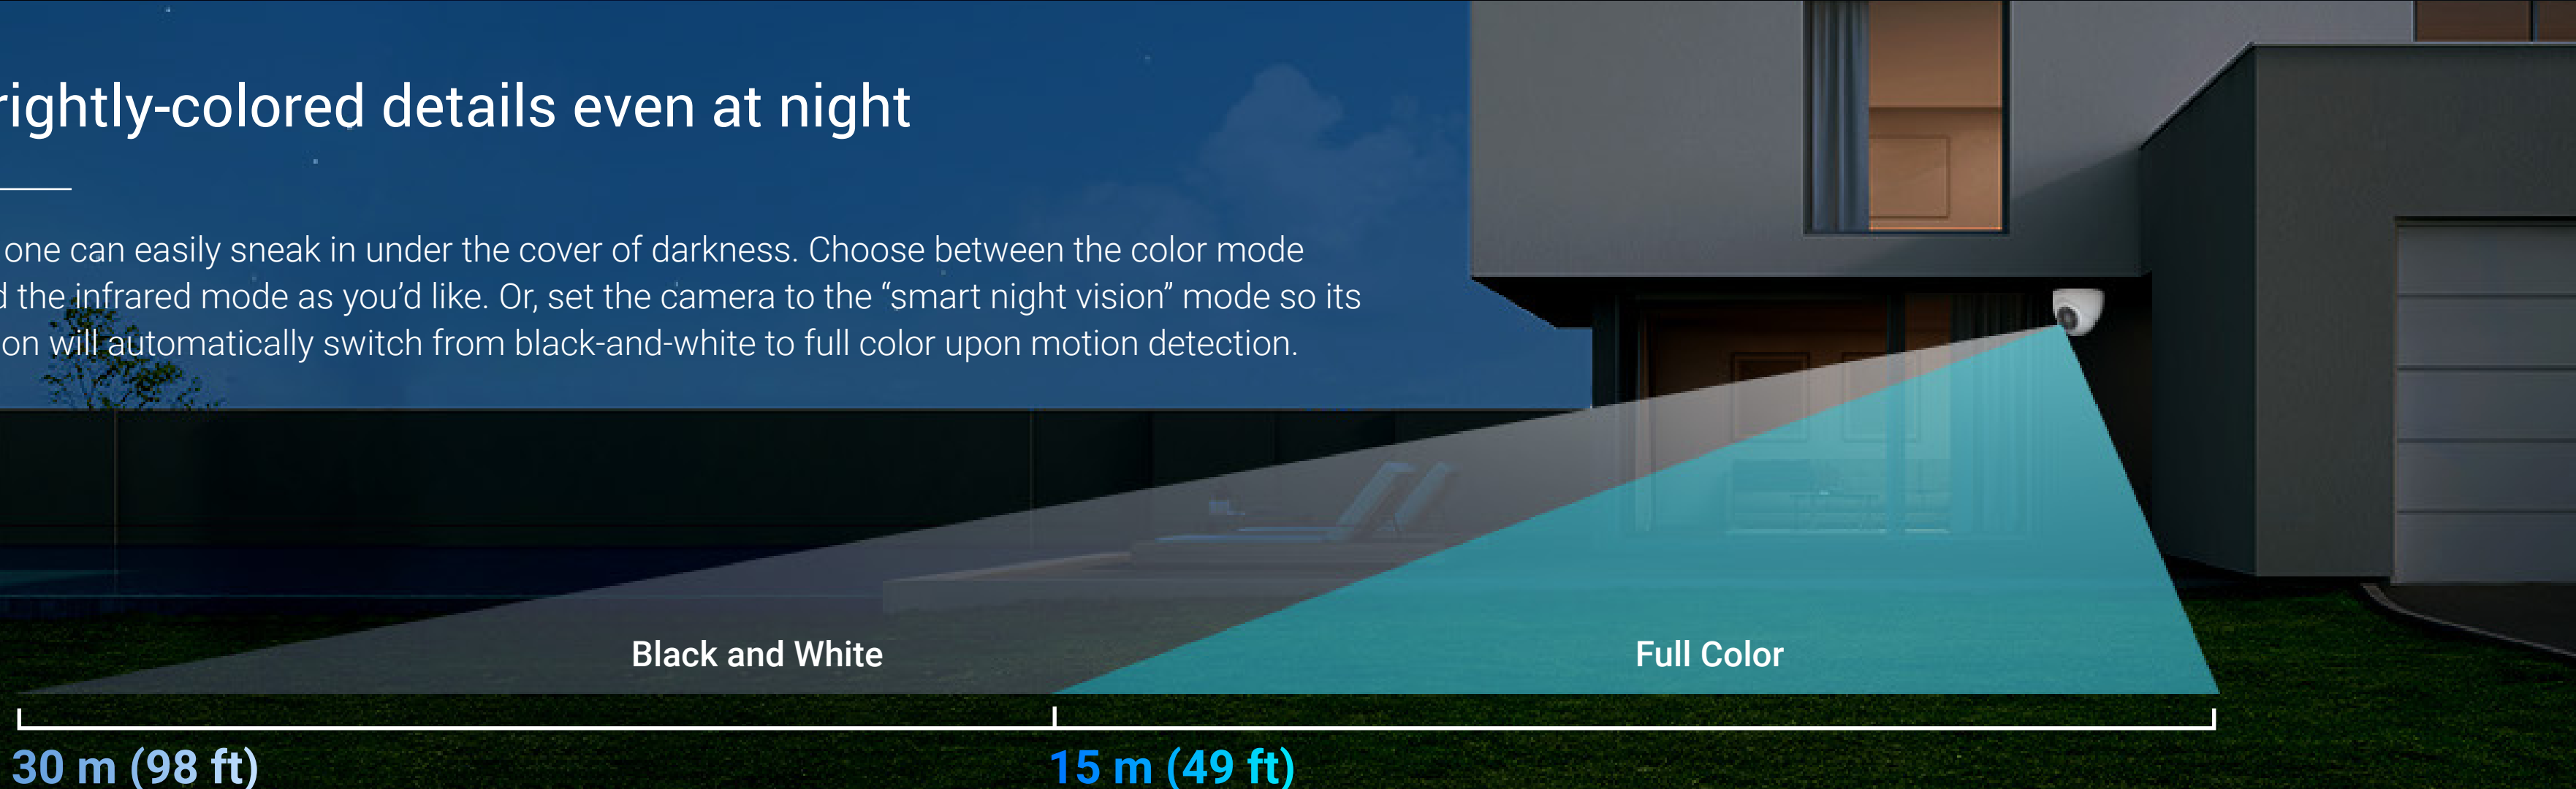

H4 **2K**

Wi-Fi Smart Home Camera

Simple yet solid security solution

The H4 holds decent value for almost all security needs as a dome camera. With a pack of smart features, technically advanced 2K resolution, and sturdy design, it is the right one to pick if you want to cover larger or busier spaces. In addition, everything that matters can be viewed and managed in a super easy way on EZVIZ's mobile app.

The camera's on-board AI algorithm helps it identify moving people and vehicles in particular. It reduces alerts caused by falling leaves or flying insects, and informs you when someone parks in your property area without permission.

AI-Powered Human / Vehicle Shape Detection

Customizable Detection Zone

No Subscription Fee

Hard to lose any important detail

Bringing its vision to 2K, the camera can render vivid, clear images in all lighting conditions. Even visitors backlit by the sun can be seen in clarity, without appearing dark in an overly exposed background.

Brightly-colored details even at night

No one can easily sneak in under the cover of darkness. Choose between the color mode and the infrared mode as you'd like. Or, set the camera to the "smart night vision" mode so its vision will automatically switch from black-and-white to full color upon motion detection.