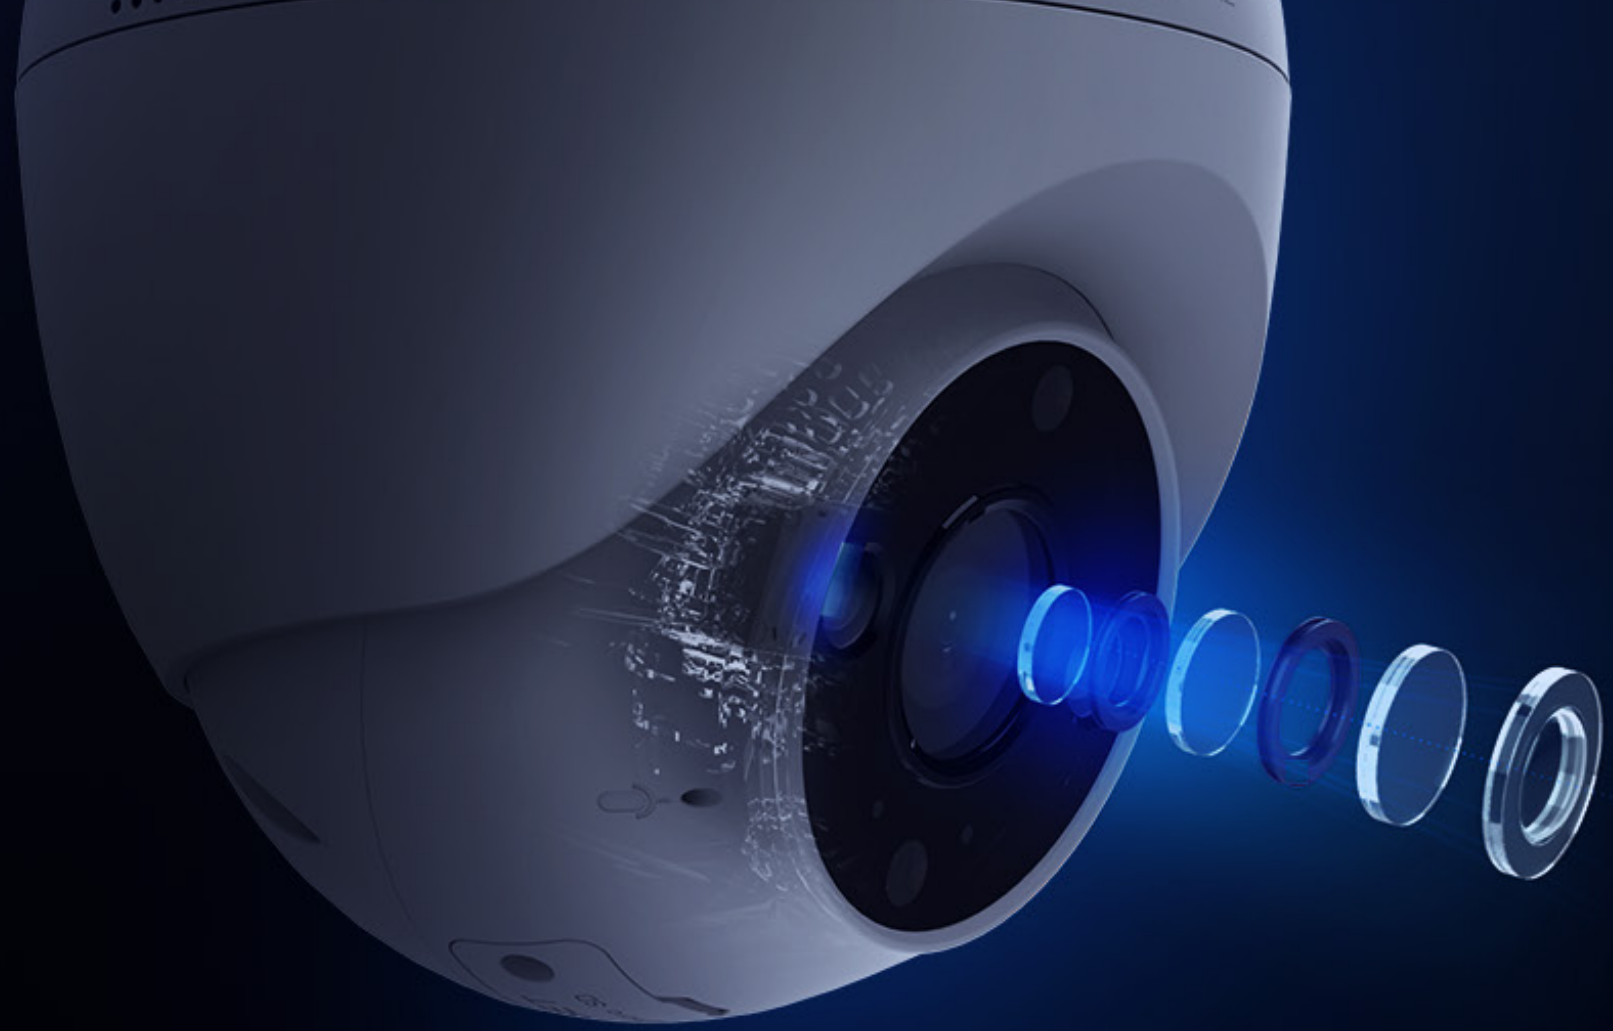

Hard to lose any important detail

Bringing its vision to 2K, the camera can render vivid, clear images in all lighting conditions. Even visitors backlit by the sun can be seen in clarity, without appearing dark in an overly exposed background.

Brightly-colored details even at night

No one can easily sneak in under the cover of darkness. Choose between the color mode and the infrared mode as you'd like. Or, set the camera to the "smart night vision" mode so its vision will automatically switch from black-and-white to full color upon motion detection.