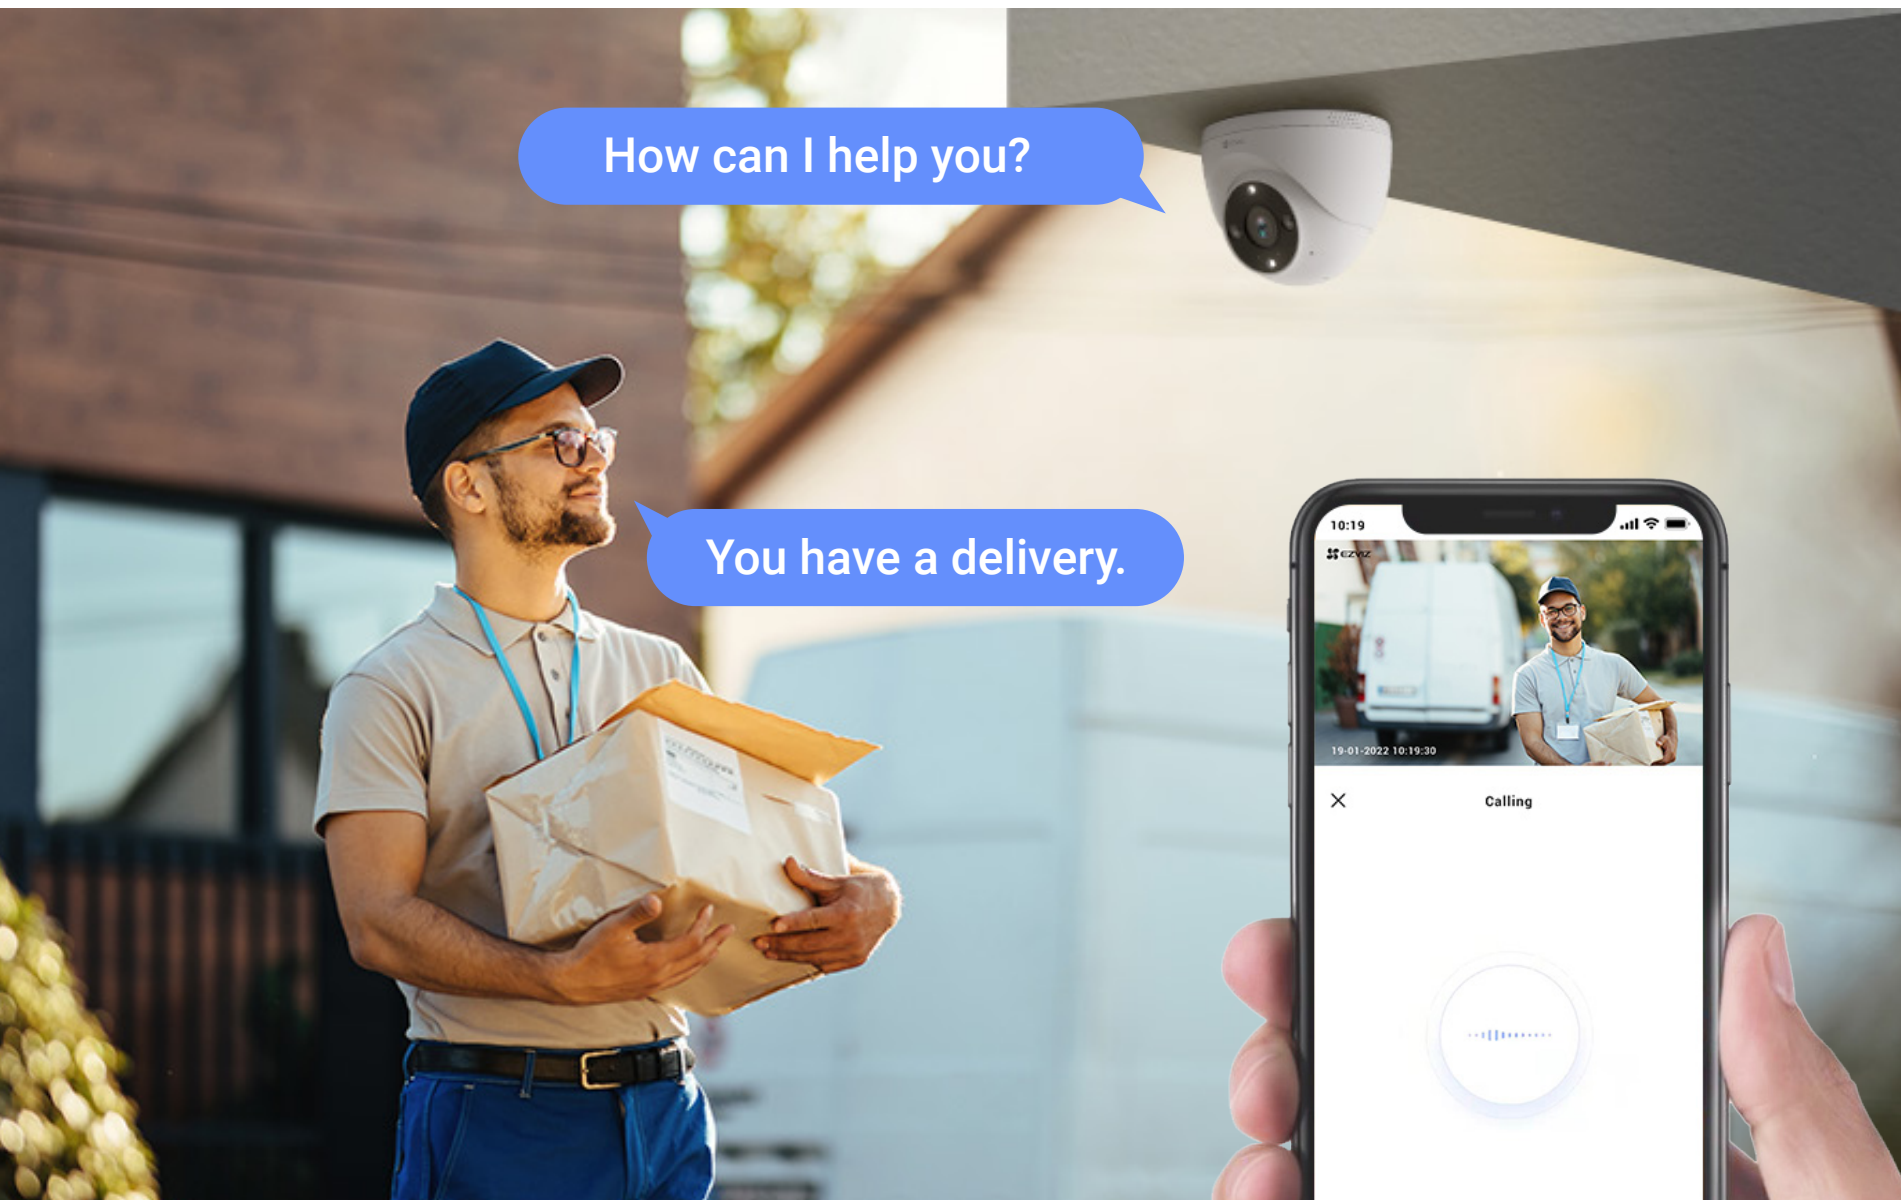

Hear what's happening

It is easier than ever to hear and see what's happening in your backyard wherever you are. The built-in dual-mic gives the H4 a big boost in picking up audio clearly, pushing the pickup distance to a remarkable 15 meters.

Greeting can be this easy

Enjoy two-way communication by simply using your phone. Or, pre-record specific voice messages that automatically play when people are detected on camera.