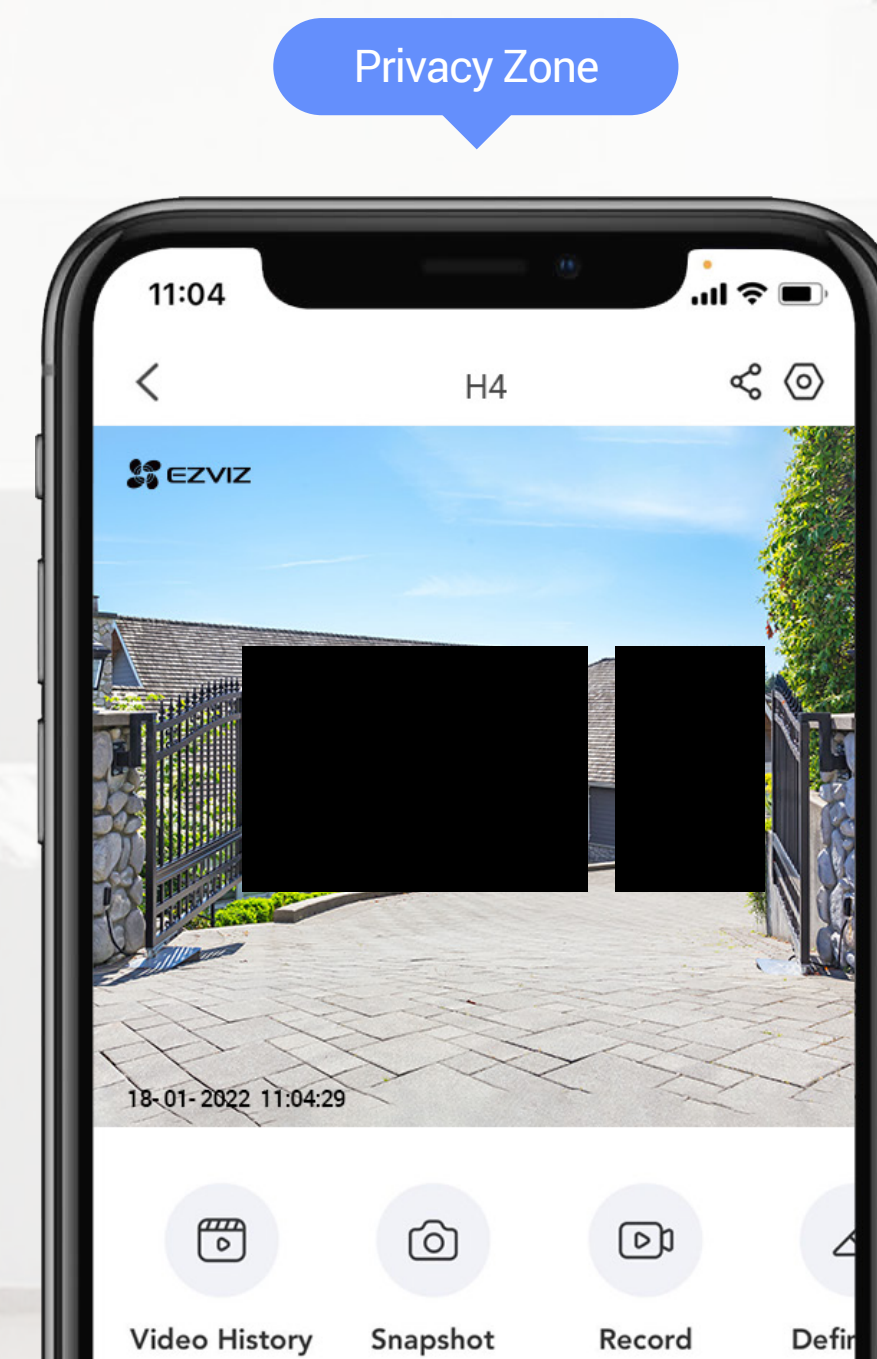

We do our best to protect data and privacy

We design the H4 to respect every private space, and to secure every byte of your data. You can set up no-filming privacy zones⁶ on EZVIZ App to make sure recording only happens when it's appropriate and allowed. Meanwhile, your recordings are fully encrypted from end to end to stay private and secure.

1 Data from EZVIZ Lab's test results under standard conditions.

2 Data from EZVIZ Lab's test results under standard conditions. The video compression efficiency will vary with the frequency and complexity of the activity captured, as well as other environmental factors.

3 Google Assistant is not available in certain languages and countries.

4 Local storage cards must be purchased separately. Cloud storage service is only available in certain markets. Please verify availability before making any purchase.

5 Data from EZVIZ Lab's test results in open environment. Will vary with the Wi-Fi frequency, camera location, the transfer technology, and other environmental factors.

6 Users can draw in rectangles to customize up to 4 privacy zones.