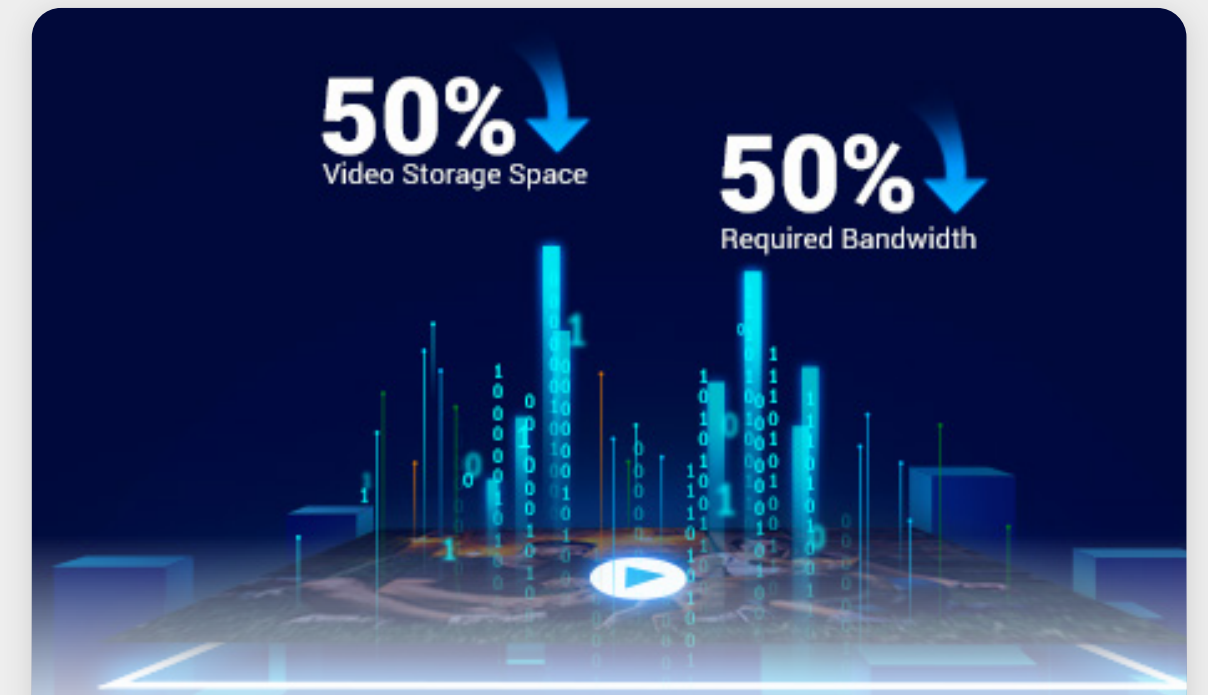

Upon detection of intruders, the camera will set off a loud siren and flash spotlights for on-site deterrence.

Stable Wi-Fi connection

The H4 boosts up to 200m Wi-Fi coverage thanks to its high-performance dual antennas⁵. It also offers wired options for further convenience.

Dual storage options

Safely store important moments or cute memories on a large local storage card, or by subscribing to the EZVIZ CloudPlay.

50%
Video Storage Space

50%
Required Bandwidth

H.265 video technology