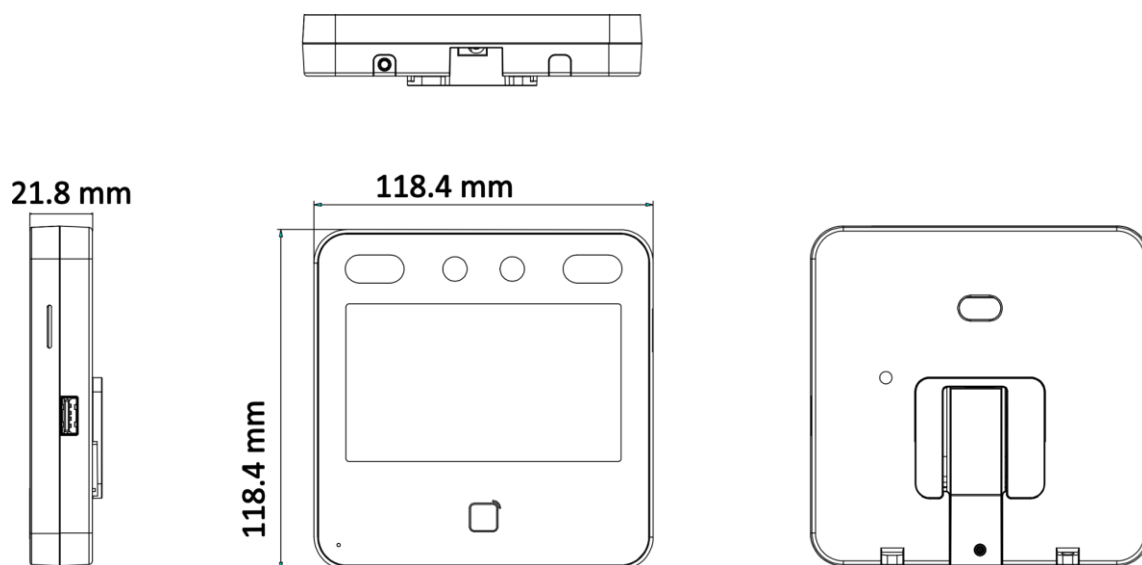

▪ **Dimension**