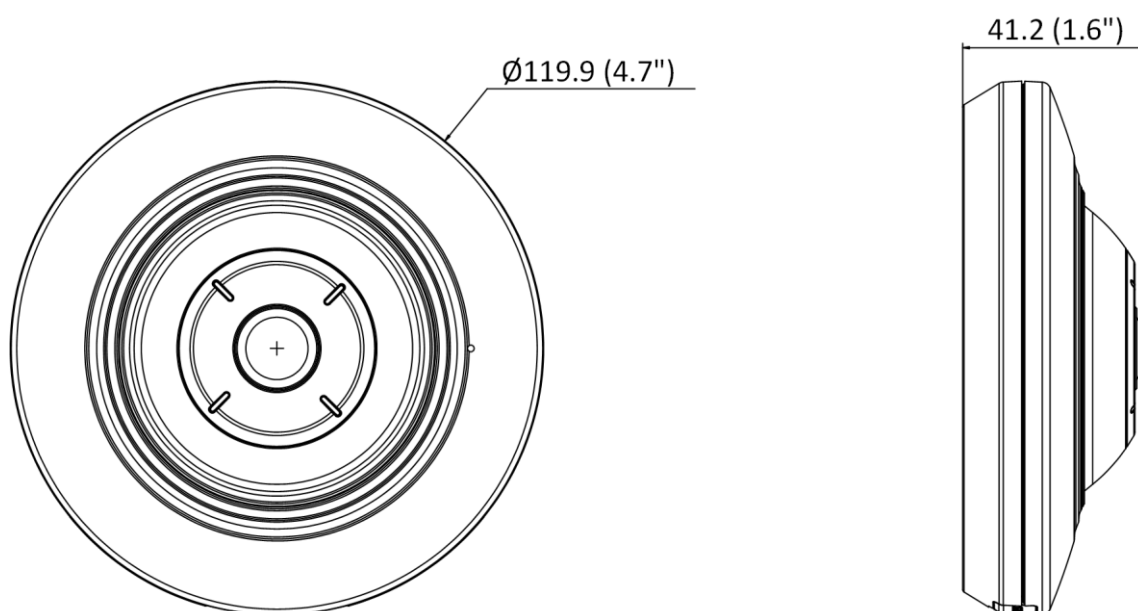

▪ **Available Model**

DS-2CD3956G2-IS(1.05mm)

DS-2CD3956G2-ISU(1.05mm)

▪ **Dimension**

Unit: mm (inch)